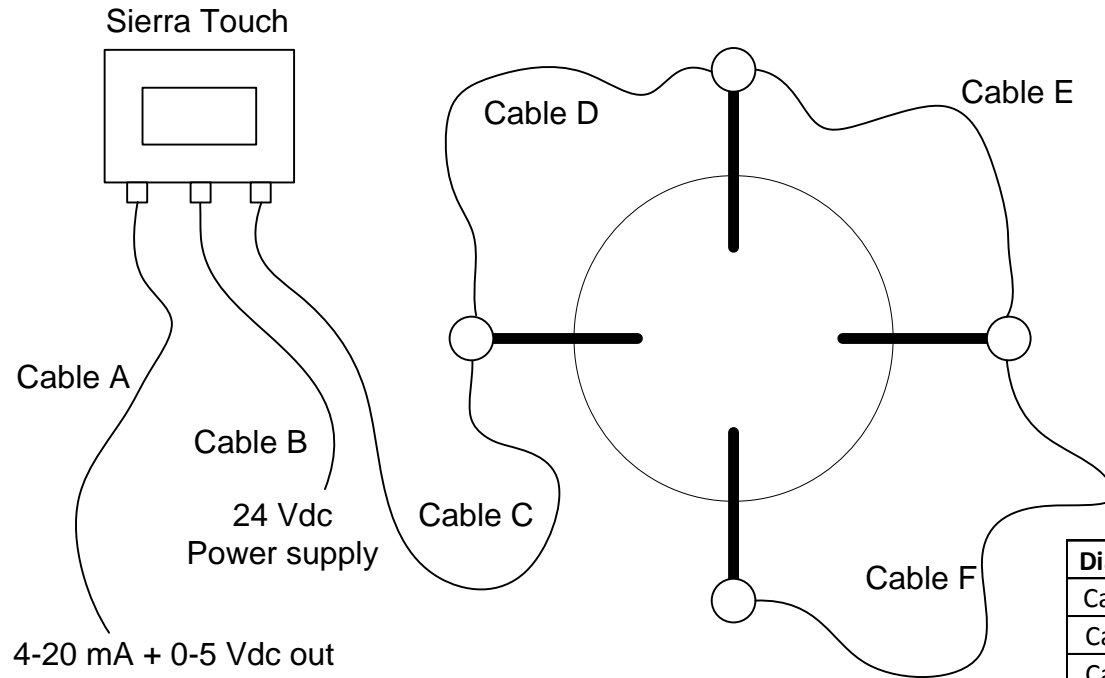

Sierra Instruments Multipoint ADS Cable Configuration

Notes:

- All 600 to be calibrated in NMPS (Customer can set desired read-out units in SierraTouch)
- 640S can be supplied as FM or ATEX Ex approved
- SierraTouch must always be in a non-Ex (safe) zone
- Whole system IP65
- Cables are connected to flow meters by cable glands (Gland is flow meter housing dependend)
- Cables to SierraTouch are all connected by disconnectable plugs (No cable glands)
- Cables C,D,E and F are shielded, 8 core
- Cable glands on flow meters are plastic or brass (316SS Optional)

Dear Customer,

The 670S Sierra Multipoint system comes complete with cables and cable glands on the flow meter. To insure you have the correct cable lengths we ask you for fill in this Application Data Sheet that defines the cable lengths and the kind of cable glands you need. Please carefully answer all questions below and return the form back to Sierra Instruments. The connectors on the SierraTouch are supplied (IP65) and can be plugged and unplugged by the user.

Company name	
Your Reference	
Sierra Reference	
Name	
e-mail	
Remarks	

Please write down the complete model number of the 600 series probes used in this system:

Diagram	Purpose	Length	Units*	Equals	Unit*	Max mtr	Max Ft
Cable A	4-20 mA/0-5 Vdc out		mtr/ft		mtr/ft	5	16
Cable B	24 Vdc power supply		mtr/ft		mtr/ft	5	16
Cable C	From read-out to pipe		mtr/ft		mtr/ft	31	100
Cable D	From meter 1 to meter 2		mtr/ft		mtr/ft	4	13
Cable E	From meter 2 to meter 3		mtr/ft		mtr/ft	4	13
Cable F	From meter 3 to meter 4		mtr/ft		mtr/ft	4	13